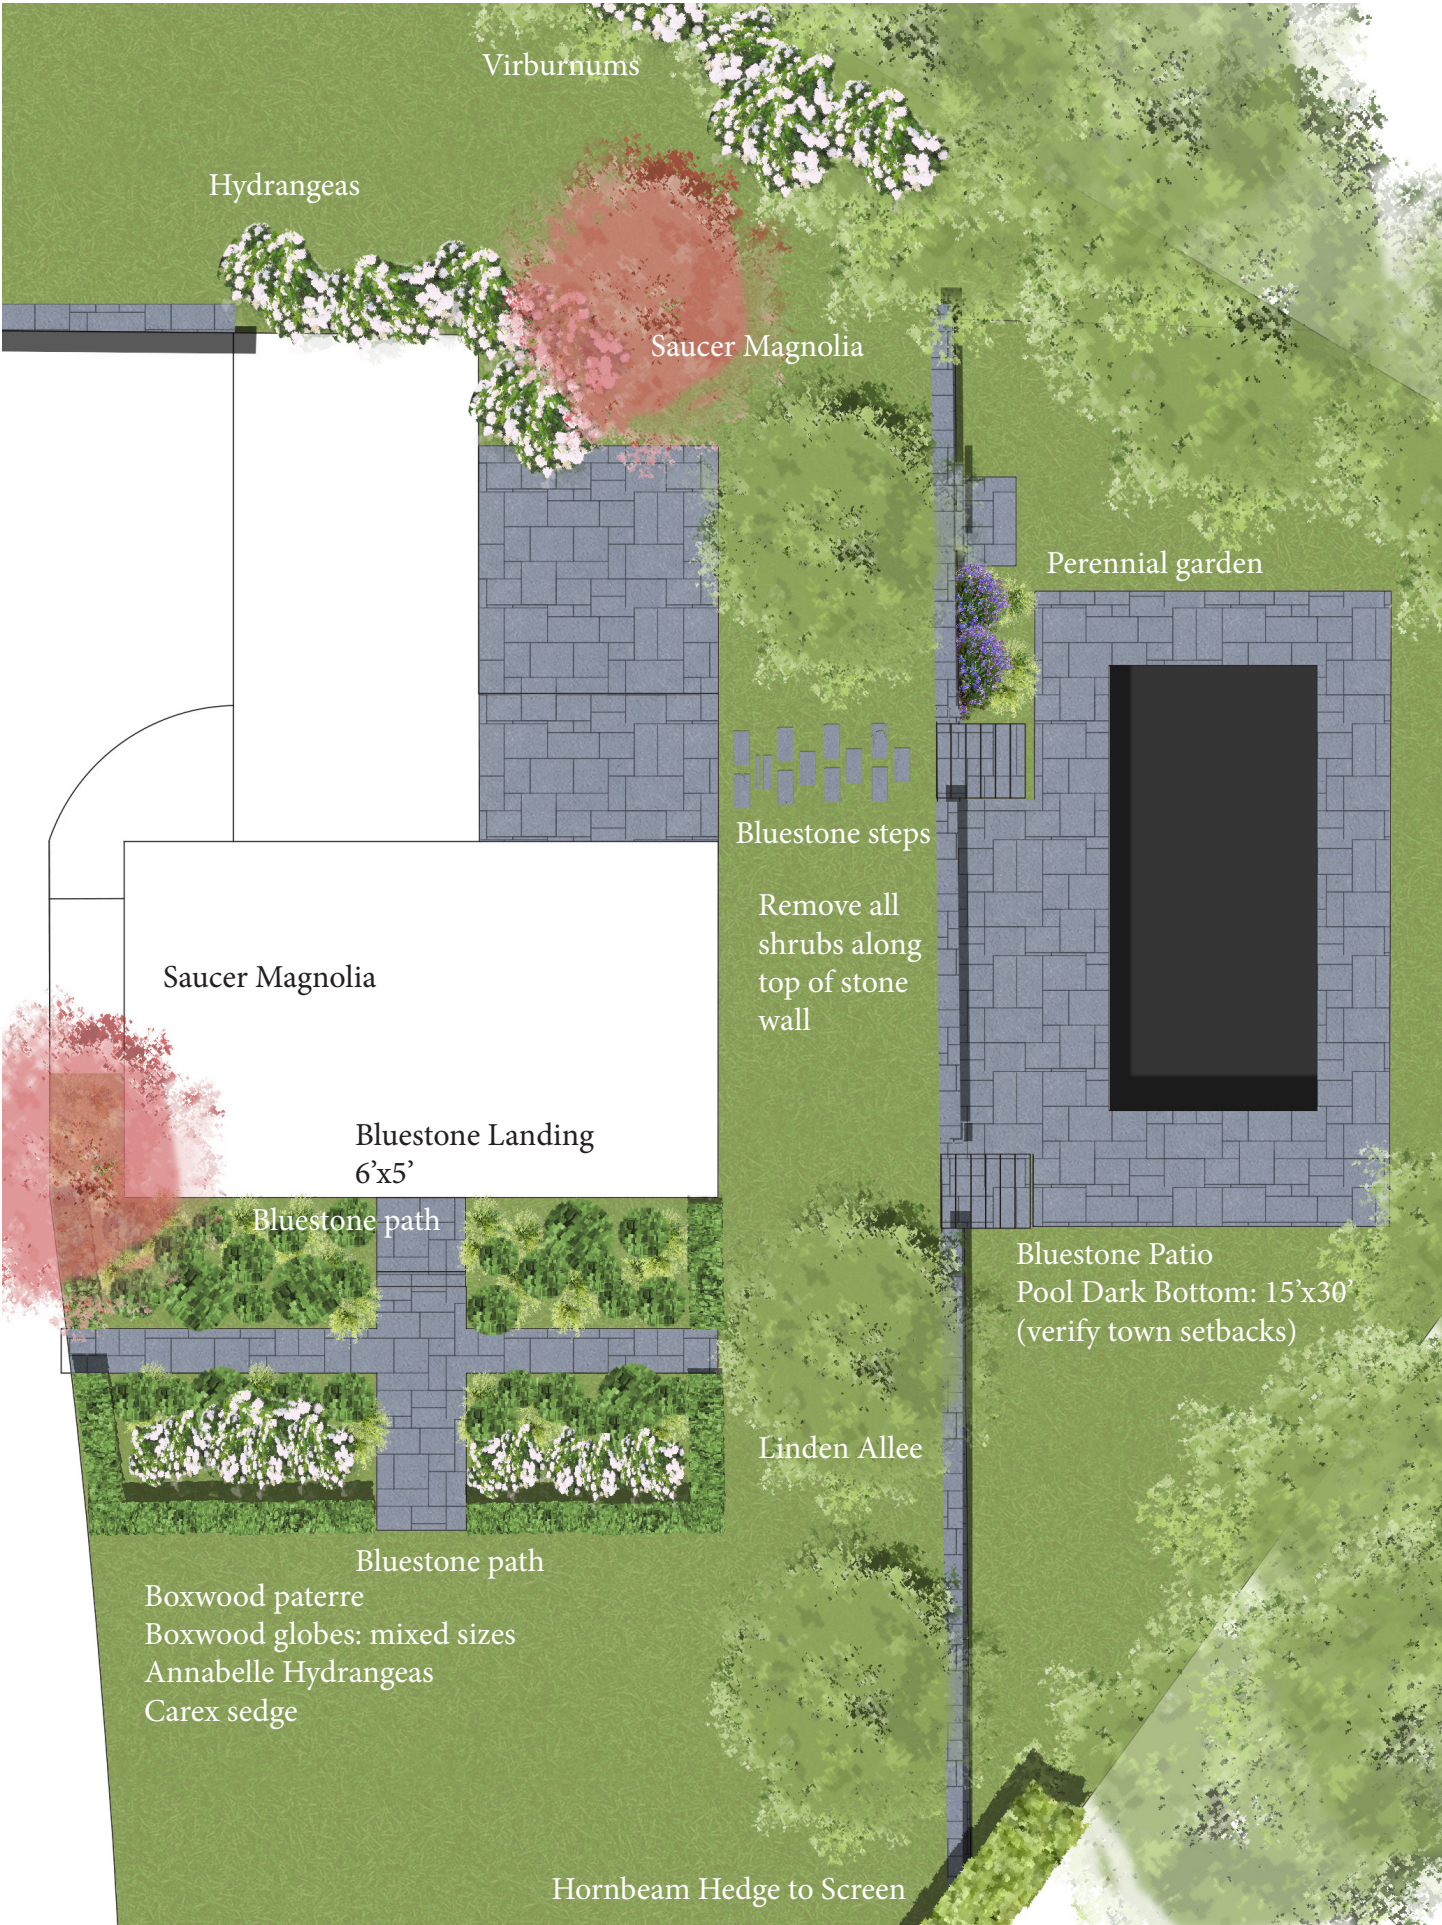

Driveway Lane
Cornus Rubra & Azalea 'Delaware Valley'

Red Flowering Dogwood
Cornus Rubra

Residence

09.25.2020

Beech Tree

Hornbeam
Hedge to
Screen

Lawn

Hornbeam
Hedge to
Screen - remove fence

Garden Bench

Remove all
shrubs along
top of stone
wall

Saucer Magnolia

Residence

09.25.2020

LANDSTYLIST

PLAN

Hornbeam
Carpinus betula

Saucer Magnolia - Multistem
Soulangeria

Beech
Fagus Sylvatica

White Bench
LL Bean

Clean lines of stone walls and lawn

Residence
09.25.2020

Entry

Korean Boxwood
Buxus microphylla var. koreana

Linden
Tilia Cordata

Hornbeam
Carpinus betula

Residence

09.25.2020

Salvia
Salvia

Russian Sage
Perovskia

Giant Onions
Allium

Mexican Feathergrass
Nasella