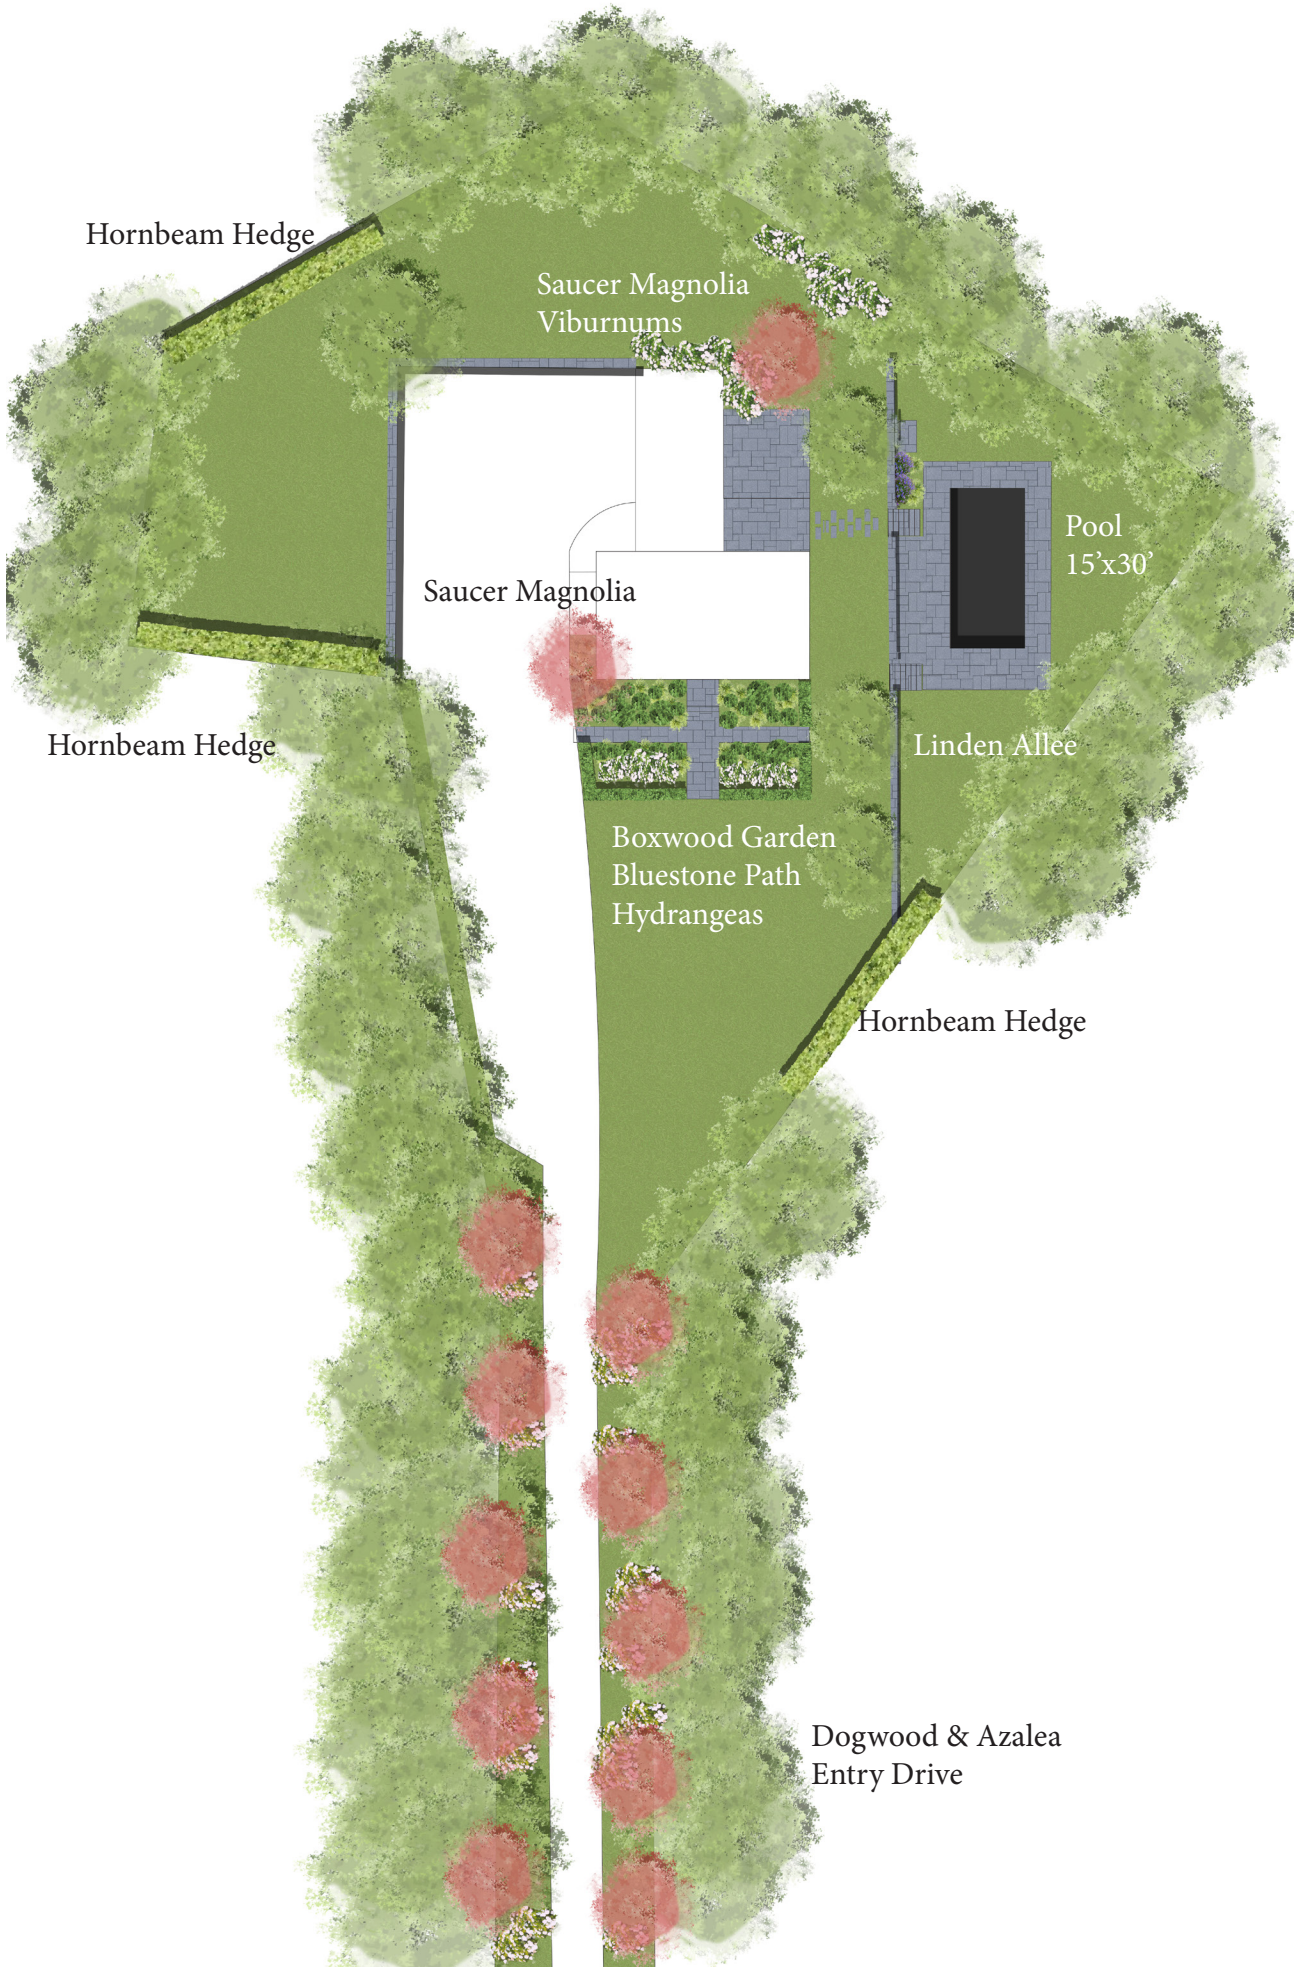

Residence

09.25.2020

Hornbeam Hedge

Saucer Magnolia
Viburnums

Saucer Magnolia

Pool
15'x30'

Hornbeam Hedge

Linden Allée

Boxwood Garden
Bluestone Path
Hydrangeas

Hornbeam Hedge

Dogwood & Azalea
Entry Drive

Residence

09.25.2020

Azalea massing

Red Dogwood
Allee

Lawn

Driveway Lane
Cornus Rubra & Azalea 'Delaware Valley'

Red Flowering Dogwood
Cornus Rubra

Residence

09.25.2020

Beech Tree

Hornbeam
Hedge to
Screen

Lawn

Hornbeam
Hedge to
Screen - remove fence

Garden Bench

Remove all
shrubs along
top of stone
wall

Saucer Magnolia

Residence

09.25.2020

LANDSTYLIST

PLAN

Hornbeam
Carpinus betula