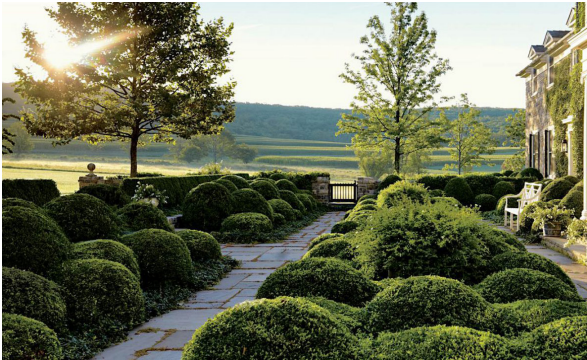

Saucer Magnolia - Multistem
Soulangeria

Beech
Fagus Sylvatica

White Bench
LL Bean

Clean lines of stone walls and lawn

Residence
09.25.2020

Entry

Korean Boxwood
Buxus microphylla var. koreana

Linden
Tilia Cordata