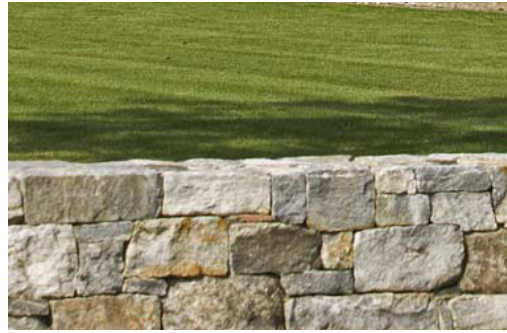

Salvia
Salvia