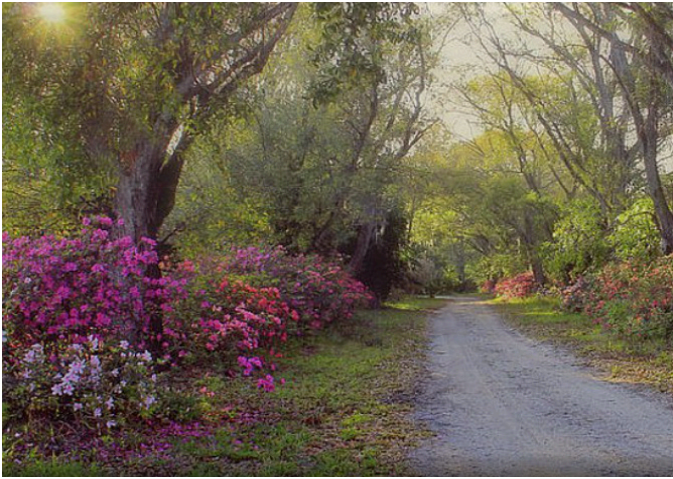

Boxwood Garden
Bluestone Path
Hydrangeas

Hornbeam Hedge

Dogwood & Azalea
Entry Drive

Residence

09.25.2020

Azalea massing

Red Dogwood
Allee

Lawn

Driveway Lane
Cornus Rubra & Azalea 'Delaware Valley'

Red Flowering Dogwood
Cornus Rubra

Residence

09.25.2020

Beech Tree

Hornbeam
Hedge to
Screen

Lawn

Hornbeam
Hedge to
Screen - remove fence